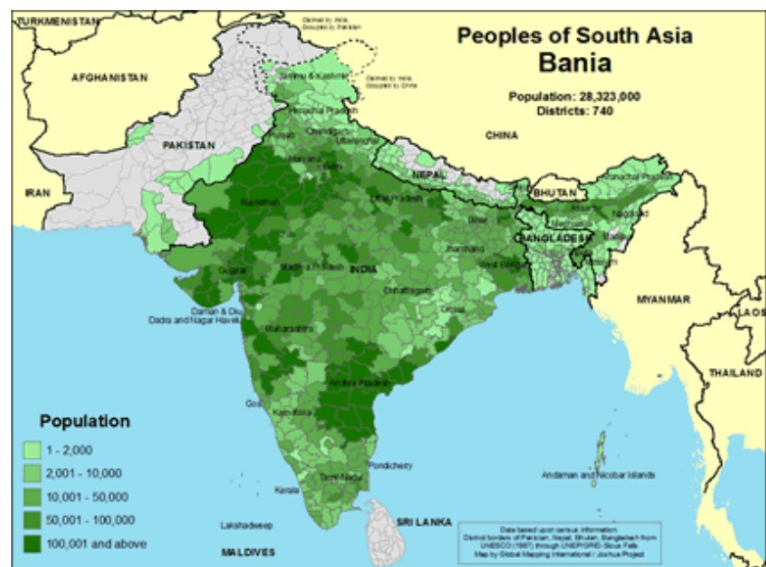

Pray for the

UNLEASHED FOR THE
UNREACHED

www.U4theU.com

BANIA (Magahi)

of
India

Population: 663,000

Religion: Hinduism

Christian: 0%